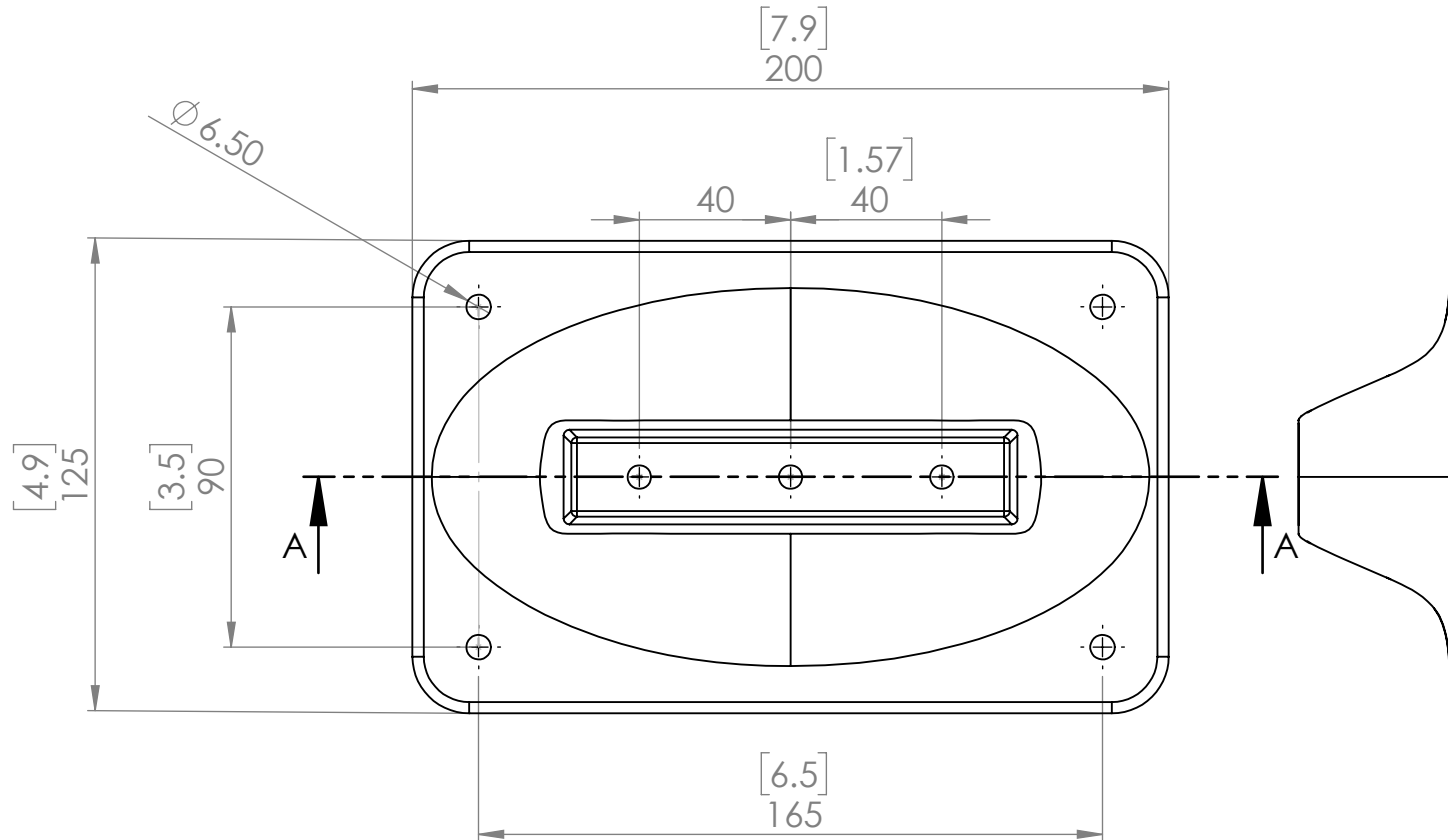

**ALPINEFOIL KF-BOX To Plate
165X90**

**New high stiffness CARBON 3D
System**

COUPE A-A
ECHELLE 1 : 2